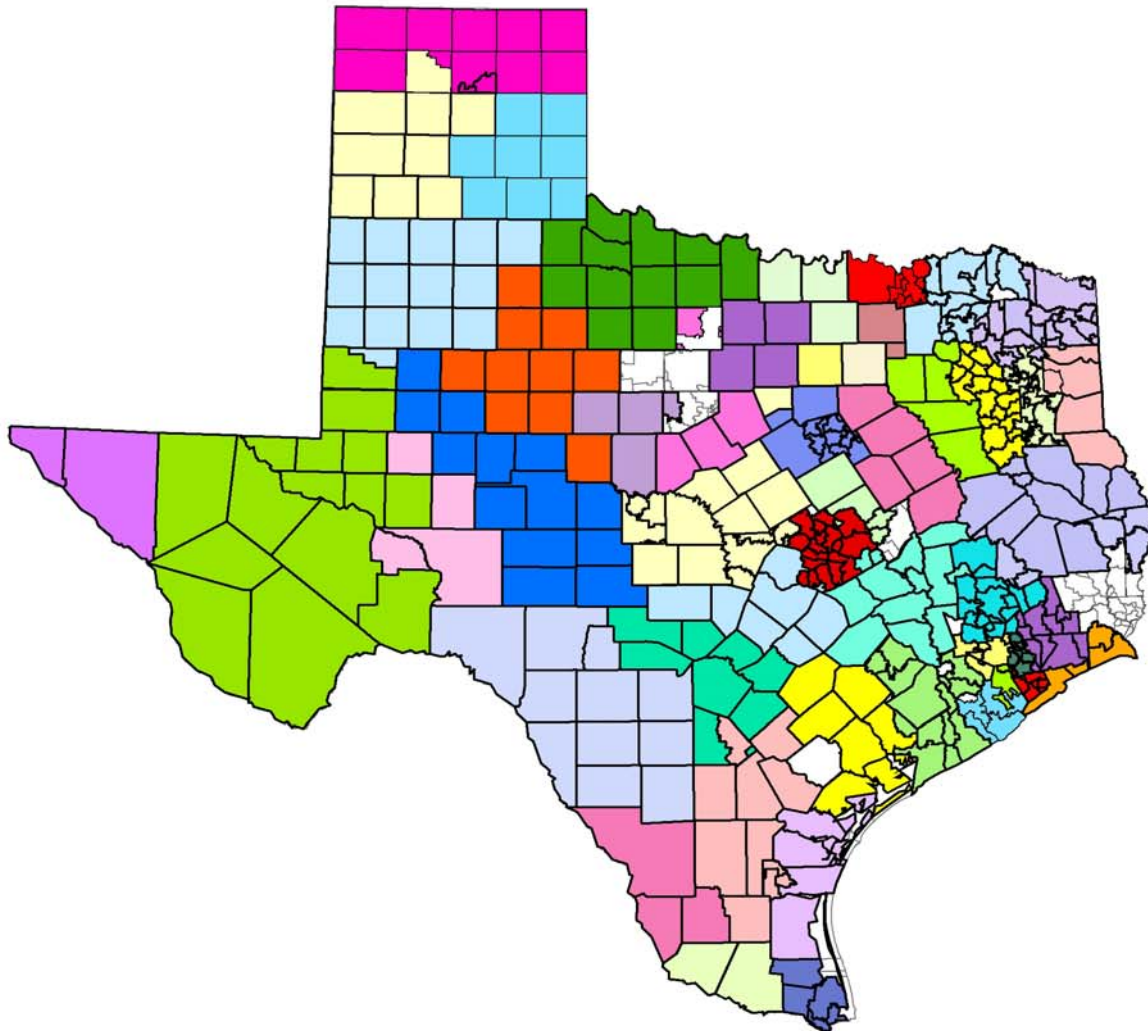

# Texas Community College Service Districts

## Legend

Temple Community College District	McLennan Community College District	Tyler Junior College District	Grayson County Junior College District
Austin County Community College District	Laredo Community College District	Wharton County Junior College District	Galveston College District
Navarro College District	Howard County Junior College District	Western Texas College District	College of the Mainland District
Central Texas College District	Hill College District	Weatherford College District	Clarendon College District
Midland Community College District	Del Mar Community College District	Vernon Regional Junior College District	Brazosport College District
South Plains College District	Dallas County Community College District	Trinity Valley Community College District	Borger Junior College District
South Texas Junior College District	Collin County Community College District	Texas Southmost College District	Alvin Community College District
Ranger Junior College District	Cisco Junior College District	Texarkana College District	Amarillo College District
Paris Junior College District	Central Texas College District	Tarrant County Community College District	
Panola College District	Blinn Junior College District	Southwest Texas Junior College District	
Midland Community College District	Alamo Community College District	San Jacinto College District	
	Bee County College District	Northeast Texas Community College District	
	Angelina County Junior College District	North Harris Montgomery Community College District	
	El Paso Community College District	North Central Texas College District	
	Odessa College District	Lee College District	
		Kilgore Junior College District	
		Houston Community College District	